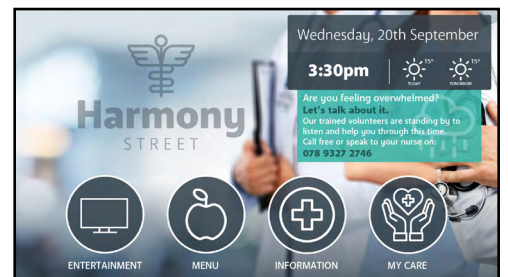

Design Services

IPTV, Video Streaming & Digital Signage Solutions

Your digital signage and interactive IPTV portals, beautifully designed

Let us help you get started

VITEC's ArtioCreate software is intuitive and easy to use, but as with any design project, starting with a completely blank canvas can be daunting.

VITEC Design Services enable you to commission a set of customized signage templates or portal designs that will give you that step-up to creating well-designed, engaging signage screens or interactive IPTV portals you can use and build on going forward.

Interactive IPTV Portal Design

An intuitive IPTV portal which enables users to easily find their way around the services on their TV, while also driving additional revenue, can be of huge benefit to your business. We will work with you to create your unique, branded solution that combines great design with commercial drive.