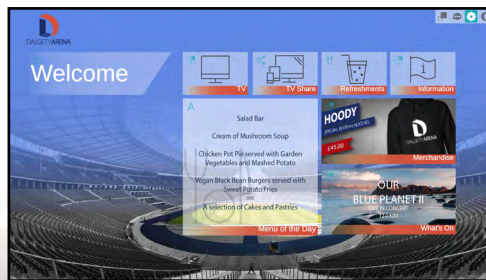

Design Services

IPTV, Video Streaming & Digital Signage Solutions

Your digital signage and interactive IPTV portals, beautifully designed

Let us help you get started

VITEC's ArtioCreate software is intuitive and easy to use, but as with any design project, starting with a completely blank canvas can be daunting.

VITEC Design Services enable you to commission a set of customized signage templates or portal designs that will give you that step-up to creating well-designed, engaging signage screens or interactive IPTV portals you can use and build on going forward.

Interactive IPTV Portal Design

An intuitive IPTV portal which enables users to easily find their way around the services on their TV, while also driving additional revenue, can be of huge benefit to your business. We will work with you to create your unique, branded solution that combines great design with commercial drive.

A smooth design process from beginning to end

We start with a creative brief and discussion to full understand your requirements. From there we'll create some signage or portal designs to whet your appetite and help us refine everything to reach a final selection of signage templates and complete IPTV portal.