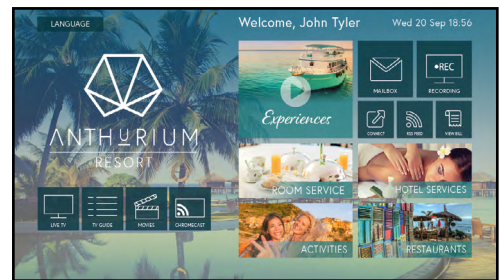

Design Services

IPTV, Video Streaming & Digital Signage Solutions

Your digital signage and interactive IPTV portals, beautifully designed

Let us help you get started

VITEC's ArtioCreate software is intuitive and easy to use, but as with any design project, starting with a completely blank canvas can be daunting.

VITEC Design Services enable you to commission a set of customized signage templates or portal designs that will give you that step-up to creating well-designed, engaging signage screens or interactive IPTV portals you can use and build on going forward.

Digital Signage Design

If you're lacking the design expertise to turn something that's 'just okay' into a dynamic, impactful digital signage campaign that effectively communicates, educates or entertains with pizzazz, we can help. Whether you're a stadium, corporate office, hospital or hotel, we have lots of design examples to give you inspiration.

Interactive IPTV Portal Design

An intuitive IPTV portal which enables users to easily find their way around the services on their TV, while also driving additional revenue, can be of huge benefit to your business. We will work with you to create your unique, branded solution that combines great design with commercial drive.